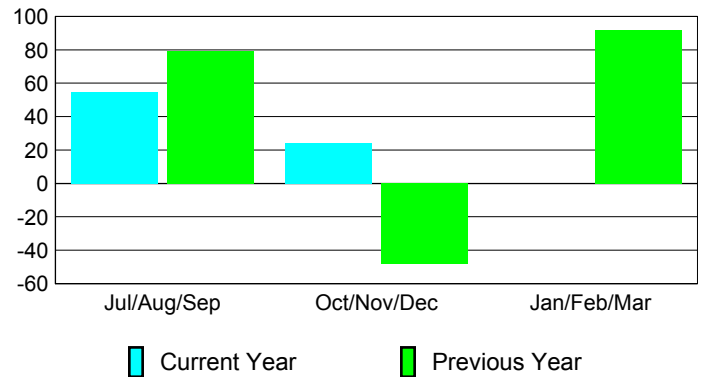

Club Results 2012-2013

Goal, New, Dropped, Gain/Loss

Comparison of Club Gain/Loss

Current Year Compared to the Previous Year

YTD Status Quo Clubs 2012-2013

Status Quo Clubs Compared to Status Quo Members

MEMBERSHIP

Membership Results
2012-2013

Membership
2011-2012

Month	Net Memb Goal	Actual New Memb	Actual Dropped Memb	Gain/Loss of Memb	Gain/Loss of Memb
Jul/Aug/Sep	0	278	-223	55	79
Oct/Nov/Dec	0	152	-128	24	-48
Jan/Feb/Mar	0	0	0	0	92
Totals	0	430	-351	79	123

Membership Results 2012-2013

Goal, New, Dropped, Gain/Loss

Comparison of Membership Gain/Loss

Current Year Compared to the Previous Year

Gender Comparison 2012-2013

Jul/Aug/Sep

Oct/Nov/Dec

Jan/Feb/Mar