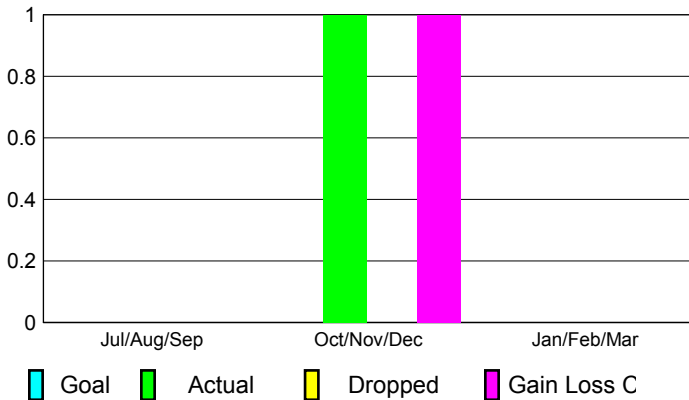

2012-2013 GMT Reports for District (or Undistricted) **District 355 D**

GMT: BYEONG-DEOK KIM

Location: REPUBLIC OF KOREA

GMT CA: 5

CLUBS

Club Results
2012-2013

Clubs
2011-2012

Month	New Club Goal	Actual New Clubs	Actual Dropped Clubs	Gain/Loss of Clubs	Gain/Loss of Clubs
Jul/Aug/Sep	0	0	0	0	1
Oct/Nov/Dec	0	1	0	1	0
Jan/Feb/Mar	0	0	0	0	1
Totals	0	1	0	1	2

Club Results 2012-2013

Goal, New, Dropped, Gain/Loss

Comparison of Club Gain/Loss

Current Year Compared to the Previous Year

YTD Status Quo Clubs 2012-2013

Status Quo Clubs Compared to Status Quo Members

MEMBERSHIP