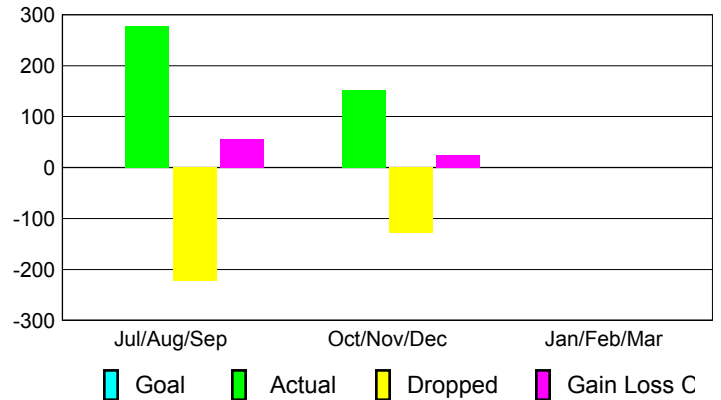

Membership Results 2012-2013

Goal, New, Dropped, Gain/Loss

Comparison of Membership Gain/Loss

Current Year Compared to the Previous Year